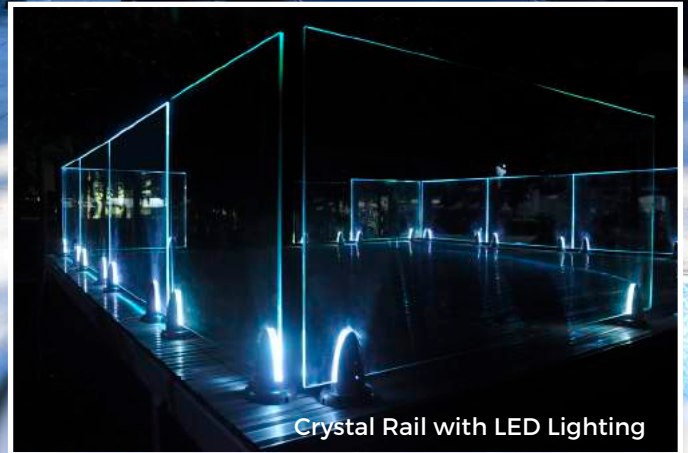

Crystal Rail[®]

FRAMELESS GLASS RAILING SYSTEM

Nothing between You, and the View!

On-ground installation of CrystalRail Frameless Glass System shown above.

Crystal Rail with LED Lighting

No Posts, No Rails, Just the View!

The stunning clarity of Regal ideas "Low Iron" Tempered Glass panels make it the obvious choice for homeowners that want a pure unobstructed view.

CrystalRail on-ground installation shown below.

NAHB Best of IBS Winner for
"Most Innovative Building Product"

-International Builders Show

Regal ideas more ideas at regalideas.com

Defining a new Standard in Outdoor Living Luxury

Our 10mm CrystalRail® tempered glass panels are 98% free of Iron which produces a crystal clear glass panel with clarity you have never seen before.

Crystal Rail shown on above grade installation with required glass clips.

FEATURES:

- Glass mounting brackets include pre-installed LED's that light up your glass panels at night.
- White 10mm "Low-Iron" Tempered Glass Panels are available in 7 sizes (24"/30"/36"/42"/48"/54"/60" wide).
- White 10mm "Low-Iron" Tempered Stair Glass Panels also available.
- Gate system available.
- Conforms to code specifications in U.S. and Canada.
- Finished installed height of system is 42"
- DIY friendly, install this system in one day.
- Download installation instructions at regalideas.com