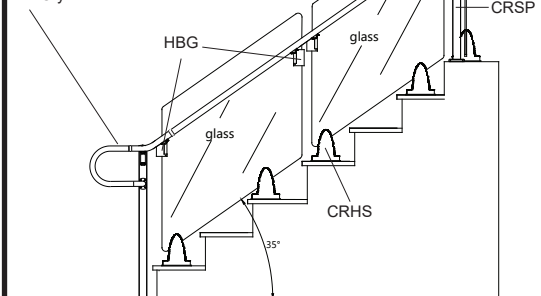

Crystal Rail shown on above grade installation with required glass clips.

FEATURES:

- Glass mounting brackets include pre-installed LED's that light up your glass panels at night.
- White 10mm "Low-Iron" Tempered Glass Panels are available in 7 sizes (24"/30"/36"/42"/48"/54"/60" wide).
- White 10mm "Low-Iron" Tempered Stair Glass Panels also available.
- Gate system available.
- Conforms to code specifications in U.S. and Canada.
- Finished installed height of system is 42"
- DIY friendly, install this system in one day.
- Download installation instructions at regalideas.com

System Layout Overview

Stair System Layout

Regal ideas QuickKit ADA Secondary Rail is used as a handrail system for CrystalRail

LED Wiring Overview