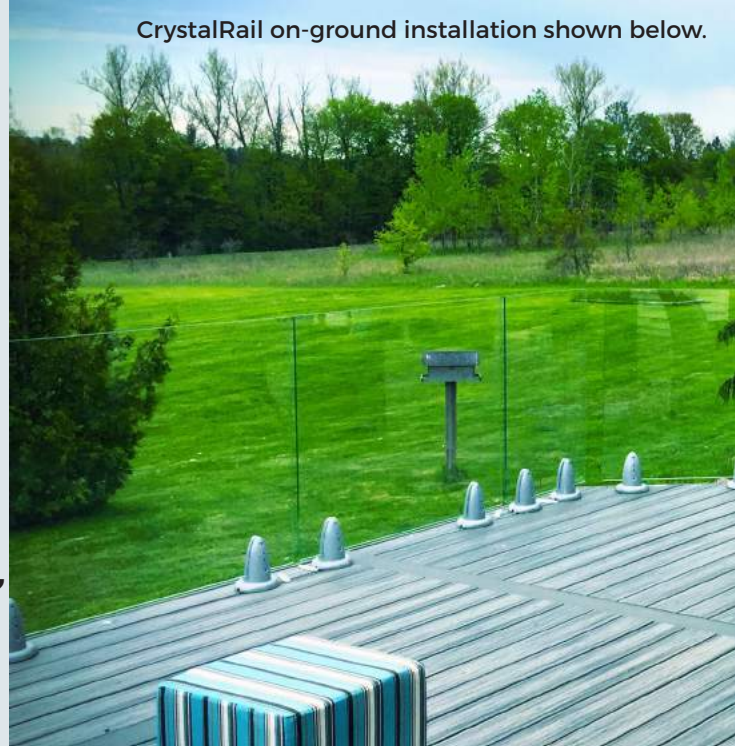

Crystal Rail[®]

FRAMELESS GLASS RAILING SYSTEM

Nothing between You, and the View!

On-ground installation of CrystalRail Frameless Glass System shown above.

Crystal Rail with LED Lighting

No Posts, No Rails, Just the View!

The stunning clarity of Regal ideas "Low Iron" Tempered Glass panels make it the obvious choice for homeowners that want a pure unobstructed view.

CrystalRail on-ground installation shown below.

NAHB Best of IBS Winner for
"Most Innovative Building Product"

-International Builders Show

Regal ideas more ideas at regalideas.com

Defining a new Standard in Outdoor Living Luxury

Our 10mm CrystalRail® tempered glass panels are 98% free of Iron which produces a crystal clear glass panel with clarity you have never seen before.

Crystal Rail shown on above grade installation with required glass clips.

FEATURES:

- Glass mounting brackets include pre-installed LED's that light up your glass panels at night.
- White 10mm "Low-Iron" Tempered Glass Panels are available in 7 sizes (24"/30"/36"/42"/48"/54"/60" wide).
- White 10mm "Low-Iron" Tempered Stair Glass Panels also available.
- Gate system available.
- Conforms to code specifications in U.S. and Canada.
- Finished installed height of system is 42"
- DIY friendly, install this system in one day.
- Download installation instructions at regalideas.com