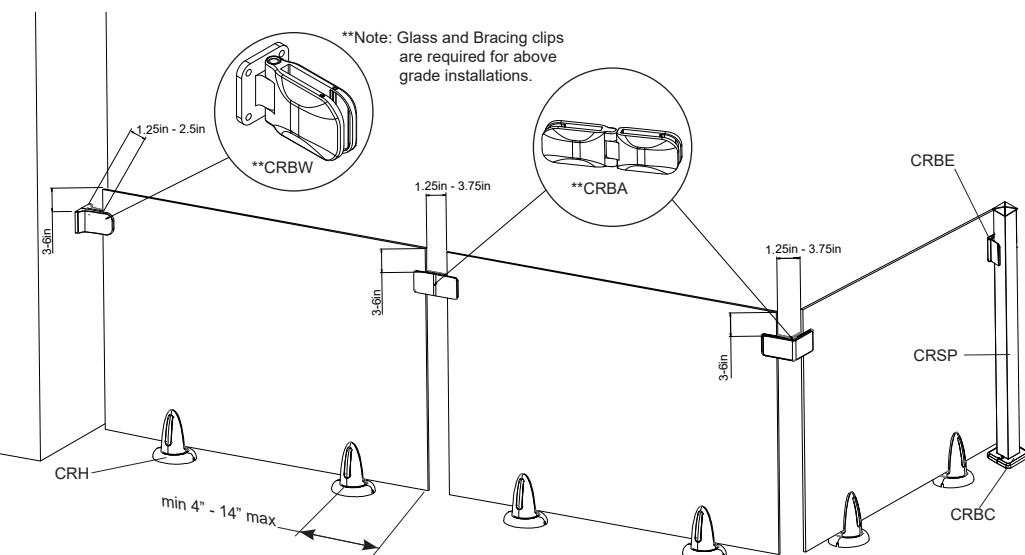

System Layout Overview