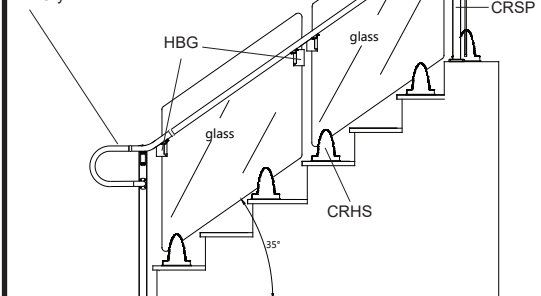

FEATURES:

- Glass mounting brackets include pre-installed LED's that light up your glass panels at night.
- White 10mm "Low-Iron" Tempered Glass Panels are available in 7 sizes (24"/30"/36"/42"/48"/54"/60" widths).
- White 10mm "Low-Iron" Tempered Stair Glass Panels also available (29 1/2", 40", 50 1/2" widths).
- 48" & 60" high patio Wind Wall/Pool fence option also available. (Ground level use only)
- Gate system available.
- Conforms to code specifications in U.S. and Canada.
- Finished installed height of system is 42"
- DIY friendly, install this system in one day.
- Download installation instructions at regalideas.com

System Layout Overview

Stair System Layout

Regal ideas QuickKit ADA Secondary Rail is used as a handrail system for CrystalRail

LED Wiring Overview