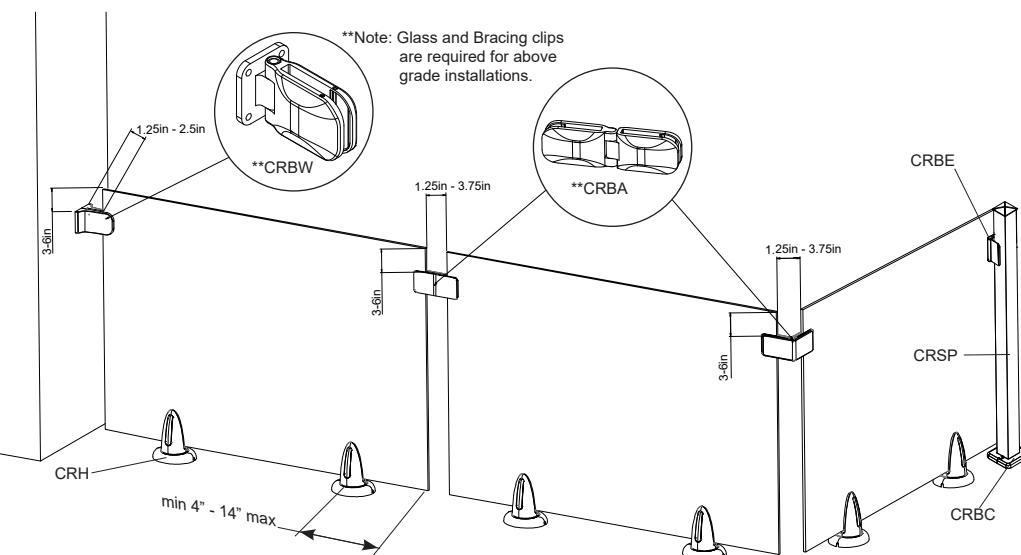

System Layout Overview