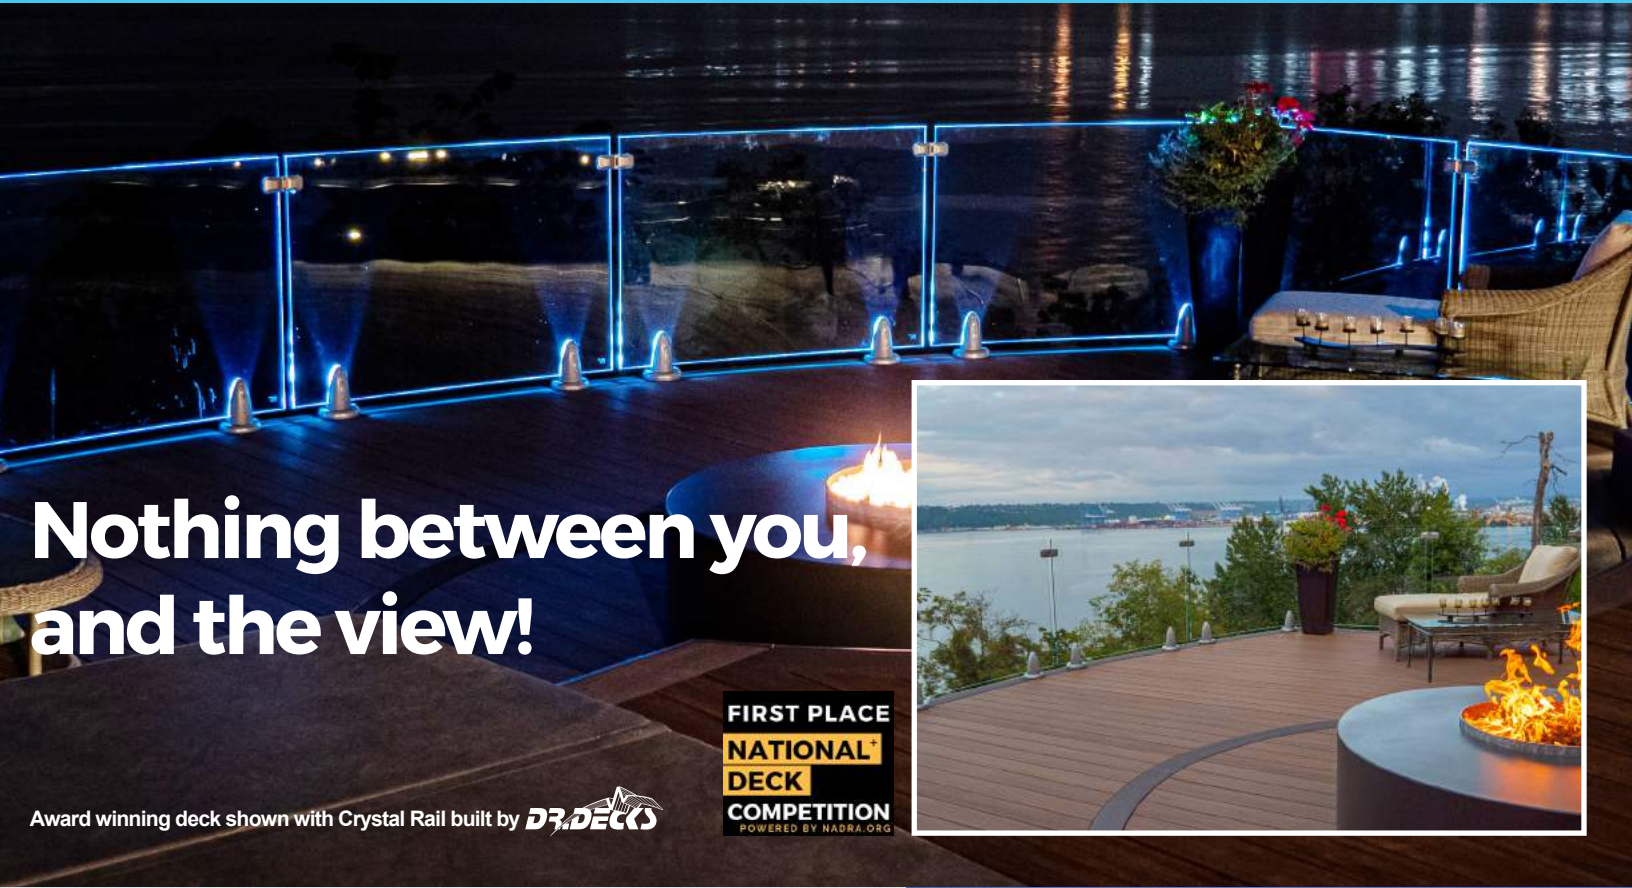

Crystal Rail[®]

FRAMELESS GLASS RAILING SYSTEM

Nothing between you,
and the view!

FIRST PLACE
NATIONAL
DECK
COMPETITION
POWERED BY NADRA.ORG

Award winning deck shown with Crystal Rail built by **DR DECKS**

No Posts, No Rails, Just the View!

The stunning clarity of Regal ideas "Low Iron" Tempered Glass panels make it the obvious choice for homeowners that want a pure unobstructed view.

NAHB Best of IBS Winner for
"Most Innovative Building Product"

-International Builders Show

Defining a new Standard in Outdoor Living Luxury

Our 10mm **CrystalRail®** tempered glass panels are 98% free of Iron which produces a crystal clear glass panel with clarity you have never seen before.

FEATURES:

- Glass mounting brackets include pre-installed LED's that light up your glass panels at night.
- White 10mm "Low-Iron" Tempered Glass Panels are available in 7 sizes (24"/30"/36"/42"/48"/54"/60" widths).
- White 10mm "Low-Iron" Tempered Stair Glass Panels also available (29 1/2", 40", 50 1/2" widths).
- 48" & 60" high patio Wind Wall/Pool fence option also available. (Ground level use only)
- Gate system available.
- Conforms to code specifications in U.S. and Canada.
- Finished installed height of system is 42"
- DIY friendly, install this system in one day.
- Download installation instructions at regalideas.com